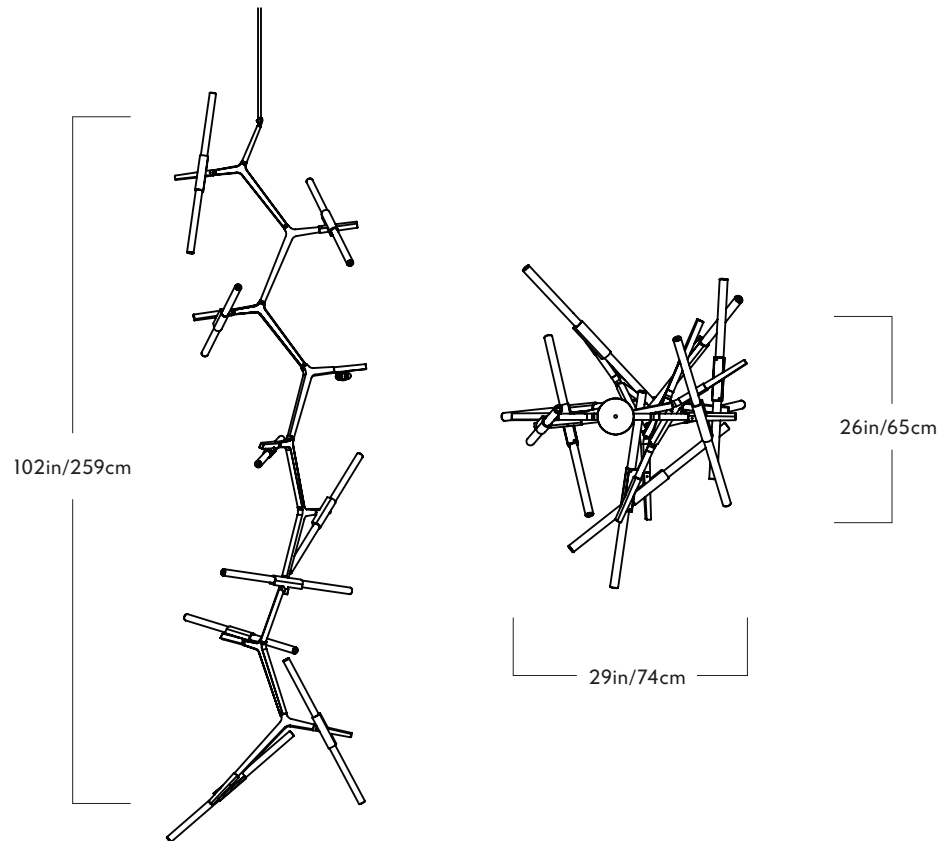

Suspension
1/2-inch aluminum stem in matching
metal finish. 35-inch length included
with lamp. 96-inch length available for
additional cost. Stem length can be
adjusted on site.

Canopy
5-inch round in matching metal finish

Series
 Agnes

Materials
 Machined aluminum, glass

LED Illumination (120V/240V)
 Socket: G9

Product
 Chandelier - 20 Lights

Finishes
 Black, bronze, polished nickel, brushed brass

Bulb: 20 x 3 Watt JCD LED
 Wattage: 60 Watts
 Lumens: 2000 Lumens
 Color Temperature: 2700 Kelvin
 Dimming: ELV

Dimensions
 Appx. L 59.5in/151cm x W 50in/127cm x H 33.5in/85cm

Suspension
 1/2-inch aluminum stem in matching metal finish. 35-inch length included with lamp. 96-inch length available for additional cost. Stem length can be adjusted on site.

Weight
 18lb/8kg

Canopy
 5-inch round in matching metal finish

Certifications
 UL, cUL(120V)
 CE, CB(240V)

Agnes

Series
Agnes

Product
Cascade - 20 Lights

Dimensions
Appx. L 29in/74cm x W 26in/65cm x
H 102in/259cm