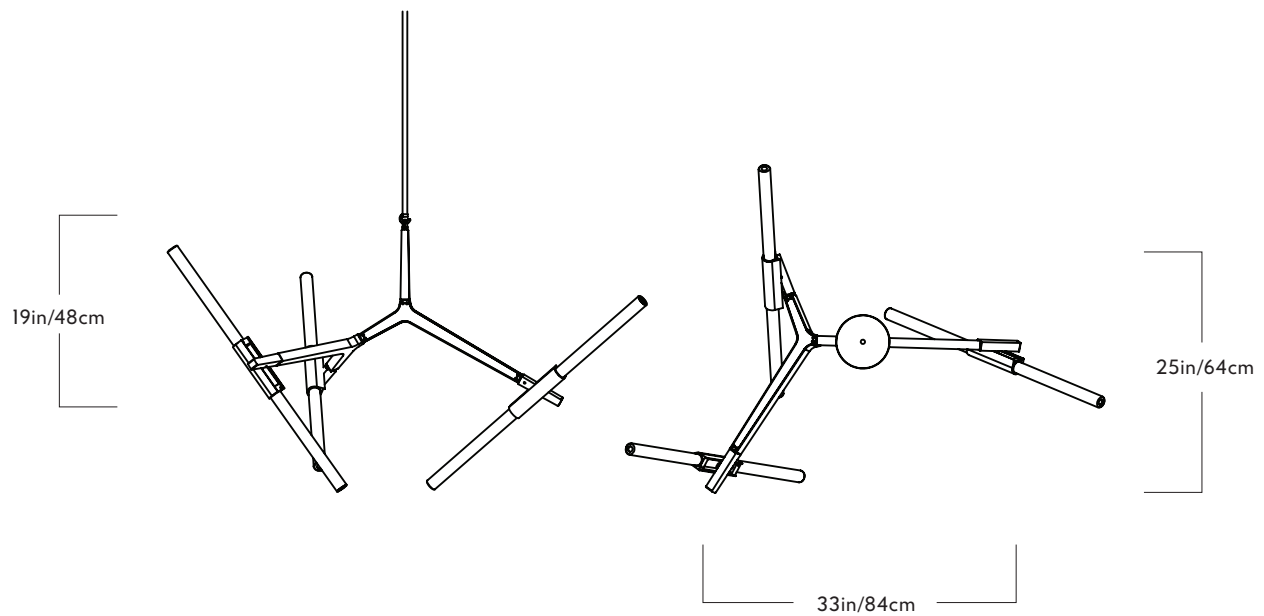

Agnes

Chandelier - 6 Lights

Series
Agnes

Product
Chandelier - 6 Lights

Dimensions
Appx. L 33in/84cm x W 25in/64cm x
H 19in/48cm

Weight
5.5lb/2.5kg

Materials
Machined aluminum, glass

Finishes
Black, bronze, polished nickel, brushed
brass

Suspension
1/2-inch aluminum stem in matching
metal finish. 35-inch length included
with lamp. 96-inch length available for
additional cost. Stem length can be
adjusted on site.

Canopy
5-inch round in matching metal finish

Certifications
UL, cUL(120V)
CE, CB(240V)

LED Illumination (120V/240V)
Socket: G9
Bulb: 6 x 3 Watt JCD LED
Wattage: 18 Watts
Lumens: 600 Lumens
Color Temperature: 2700 Kelvin
Dimming: ELV