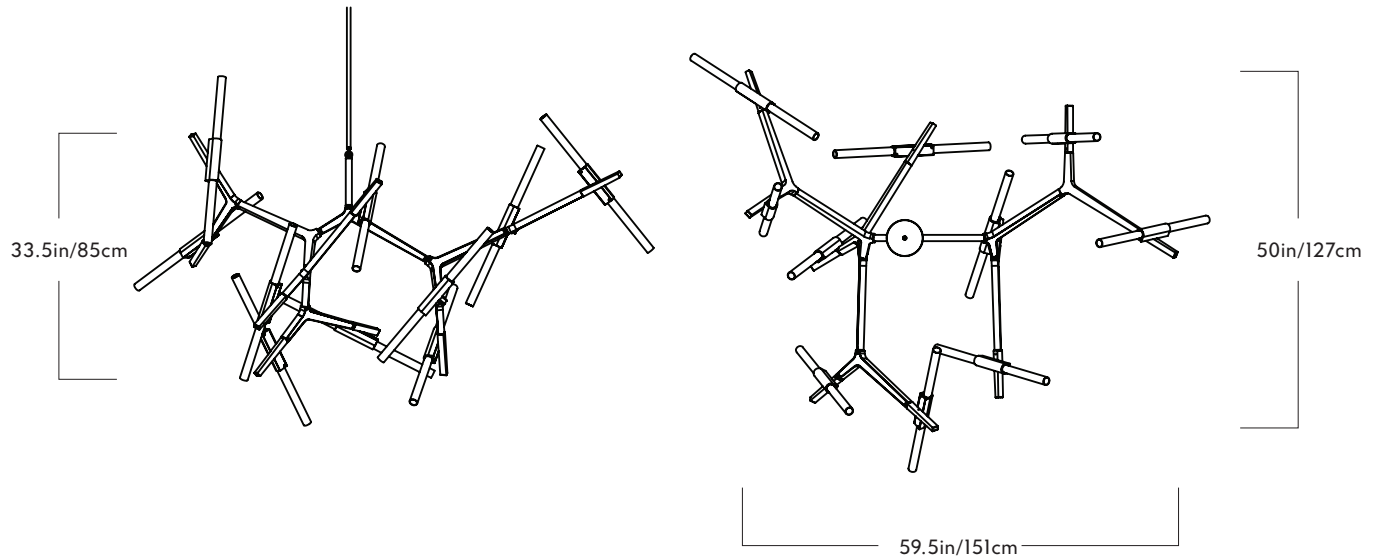

Agnes

Chandelier - 20 Lights

Series
Agnes

Materials
Machined aluminum, glass

LED Illumination (120V/240V)
Socket: G9

Product
Chandelier - 20 Lights

Finishes
Black, bronze, polished nickel, brushed brass

Bulb: 20 x 3 Watt JCD LED
Wattage: 60 Watts
Lumens: 2000 Lumens
Color Temperature: 2700 Kelvin
Dimming: ELV

Dimensions
Appx. L 59.5in/151cm x W 50in/127cm x H 33.5in/85cm

Suspension
1/2-inch aluminum stem in matching metal finish. 35-inch length included with lamp. 96-inch length available for additional cost. Stem length can be adjusted on site.

Weight
18lb/8kg

Canopy
5-inch round in matching metal finish

Certifications
UL, cUL(120V)
CE, CB(240V)