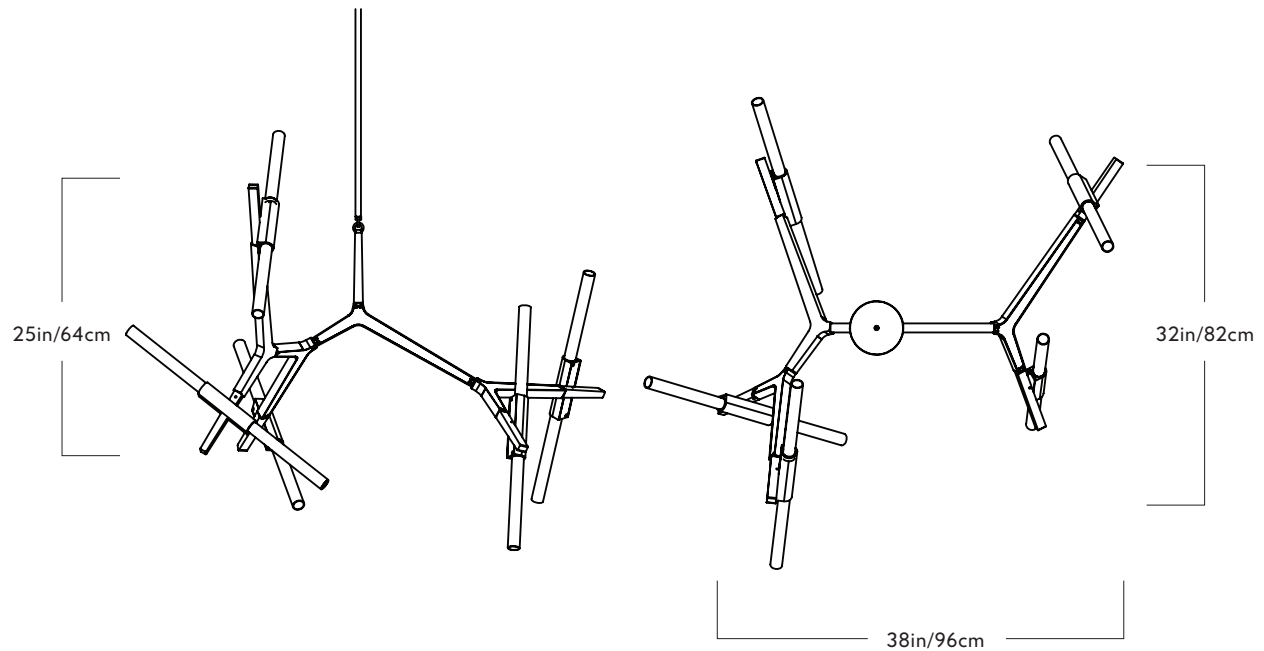

Agnes

Chandelier - 10 Lights

Series
Agnes

Product
Chandelier - 10 Lights

Dimensions
Appx. L 38in/96cm x W 32in/82cm x
H 25in/64cm

Weight
9lb/4kg

Materials
Machined aluminum, glass

Finishes
Black, bronze, polished nickel, brushed
brass

Suspension
1/2-inch aluminum stem in matching
metal finish. 35-inch length included
with lamp. 96-inch length available for
additional cost. Stem length can be
adjusted on site.

Canopy
5-inch round in matching metal finish

Certifications
UL, cUL(120V)
CE, CB(240V)

LED Illumination (120V/240V)
Socket: G9
Bulb: 10 x 3 Watt JCD LED
Wattage: 30 Watts
Lumens: 1000 Lumens
Color Temperature: 2700 Kelvin
Dimming: ELV