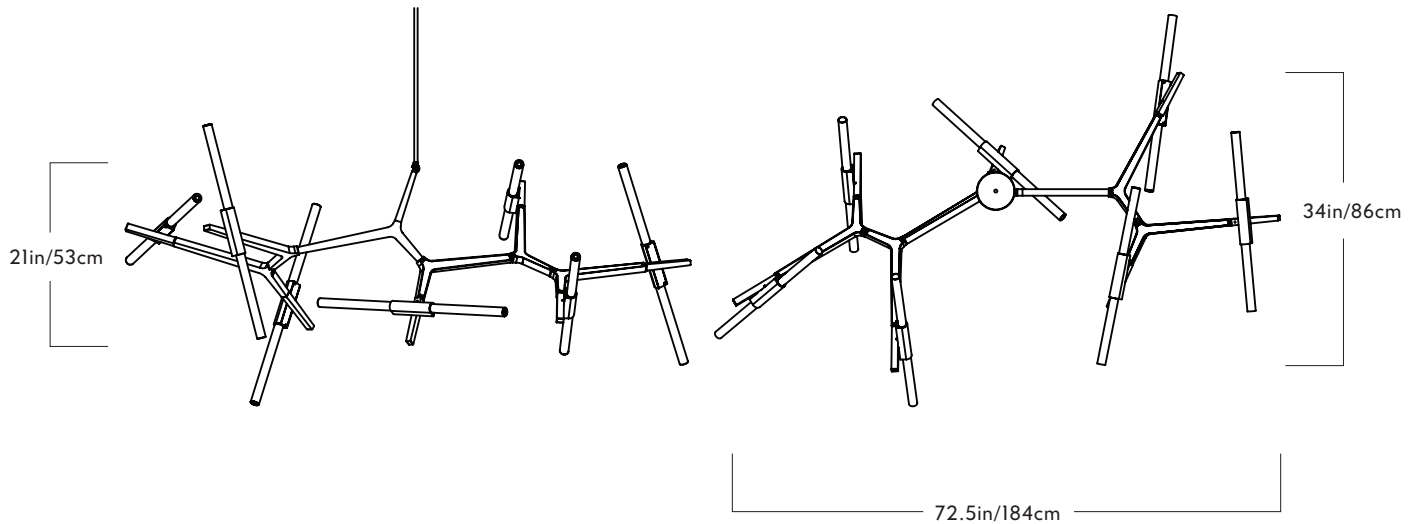

Agnes

Chandelier - 14 Lights

Series
Agnes

Product
Chandelier - 14 Lights

Dimensions
Appx. L 72.5in/184cm x W 34in/86cm x
H 21in/53cm

Weight
13lb/5.9kg

Materials
Machined aluminum, glass

Finishes
Black, bronze, polished nickel, brushed
brass

Suspension
1/2-inch aluminum stem in matching
metal finish. 35-inch length included
with lamp. 96-inch length available for
additional cost. Stem length can be
adjusted on site.

Canopy
5-inch round in matching metal finish

Certifications
UL, cUL(120V)
CE, CB(240V)

LED Illumination (120V/240V)
Socket: G9
Bulb: 14 x 3 Watt JCD LED
Wattage: 42 Watts
Lumens: 1400 Lumens
Color Temperature: 2700 Kelvin
Dimming: ELV