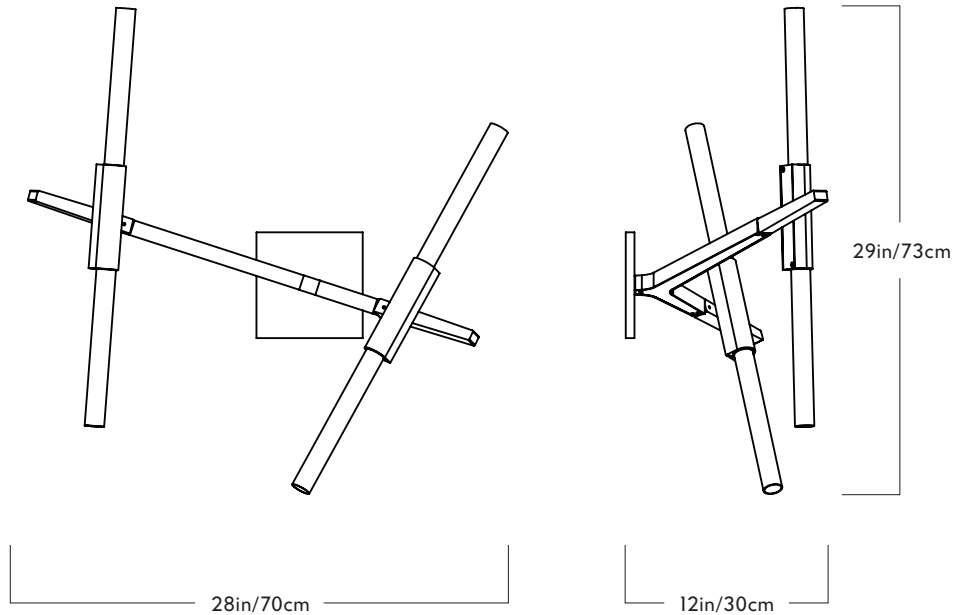

Dimensions
 Appx. H 26.5in/67cm x W 10in/26cm x
 D 3.5in/9cm

Back Plate
 6-inch square in matching metal finish

Weights
 4.5lb/2kg

Certifications
 UL, cUL(120V)
 CE, CB(240V)

Agnes

Sconce - 4 Lights

Series
 Agnes

Dimensions
 Appx. H 29in/73cm x W 28in/70cm x D 12in/30cm

Back Plate
 6-inch square in matching metal finish

Weights
 8lb/3.5kg

Certifications
 UL, cUL(120V)
 CE, CB(240V)

Agnes

Pendant- 2 Lights

Series
Agnes

Product
Pendant- 2 Lights

Dimensions
Appx. L 24.5in/63cm x W 3.5in/8cm x
H 15in/37cm

Weights
2lb/0.9kg

Materials
Machined aluminum, glass

Finishes / Colors
Black, bronze, polished nickel,
brushed brass

Suspension
½-inch aluminum stem. Ships with
35-inch length. Additional segments
available

Dimensions
 Appx. L 59.5in/151cm x W 50in/127cm x H 33.5in/85cm

Suspension
 1/2-inch aluminum stem in matching metal finish. 35-inch length included with lamp. 96-inch length available for additional cost. Stem length can be adjusted on site.