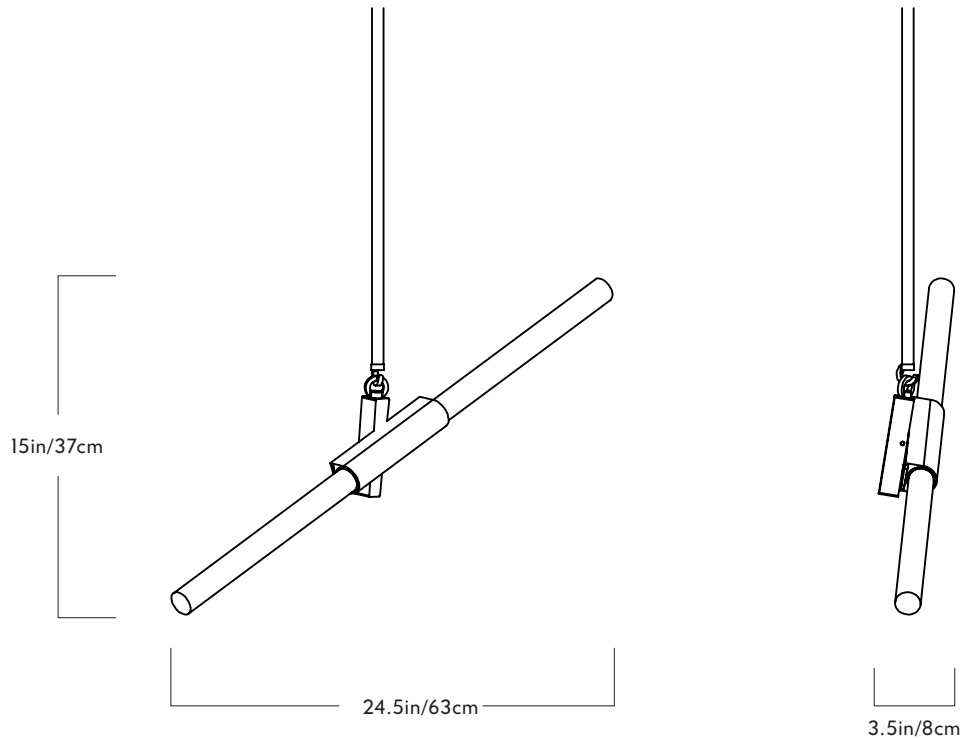

Dimensions
 Appx. H 26.5in/67cm x W 10in/26cm x
 D 3.5in/9cm

Back Plate
 6-inch square in matching metal finish

Weights
 4.5lb/2kg

Certifications
 UL, cUL(120V)
 CE, CB(240V)

Agnes

Sconce - 4 Lights

Series
 Agnes

Dimensions
 Appx. H 29in/73cm x W 28in/70cm x D 12in/30cm

Back Plate
 6-inch square in matching metal finish

Weights
 8lb/3.5kg

Certifications
 UL, cUL(120V)
 CE, CB(240V)

Agnes

Pendant- 2 Lights

Series
Agnes

Product
Pendant- 2 Lights

Dimensions
Appx. L 24.5in/63cm x W 3.5in/8cm x
H 15in/37cm

Weights
2lb/0.9kg

Materials
Machined aluminum, glass

Finishes / Colors
Black, bronze, polished nickel,
brushed brass

Suspension
½-inch aluminum stem. Ships with
35-inch length. Additional segments
available

Dimensions
 Appx. L 59.5in/151cm x W 50in/127cm x H 33.5in/85cm

Suspension
 1/2-inch aluminum stem in matching metal finish. 35-inch length included with lamp. 96-inch length available for additional cost. Stem length can be adjusted on site.