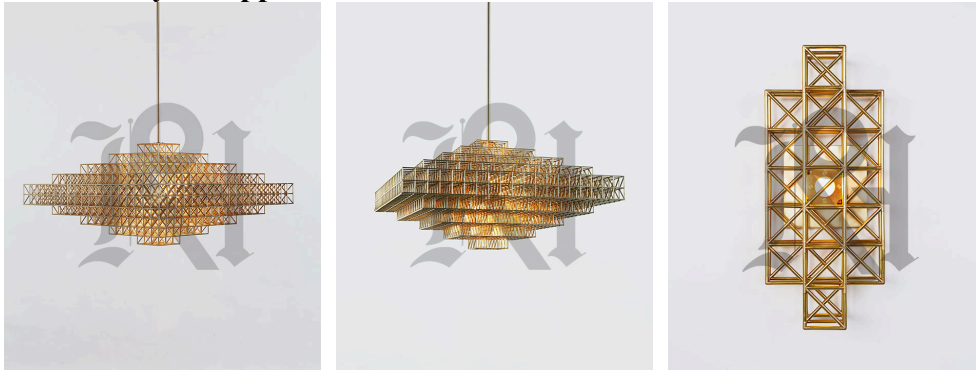

Roll & Hill

NOTE TO PRESS:

An announcement on the rest of the company's 2014 collection will be forthcoming prior the company's May 2014 presentation during New York design week.

High-resolution images are available on request. Please contact press@rollandhill.com

Gridlock by Philippe Malouin